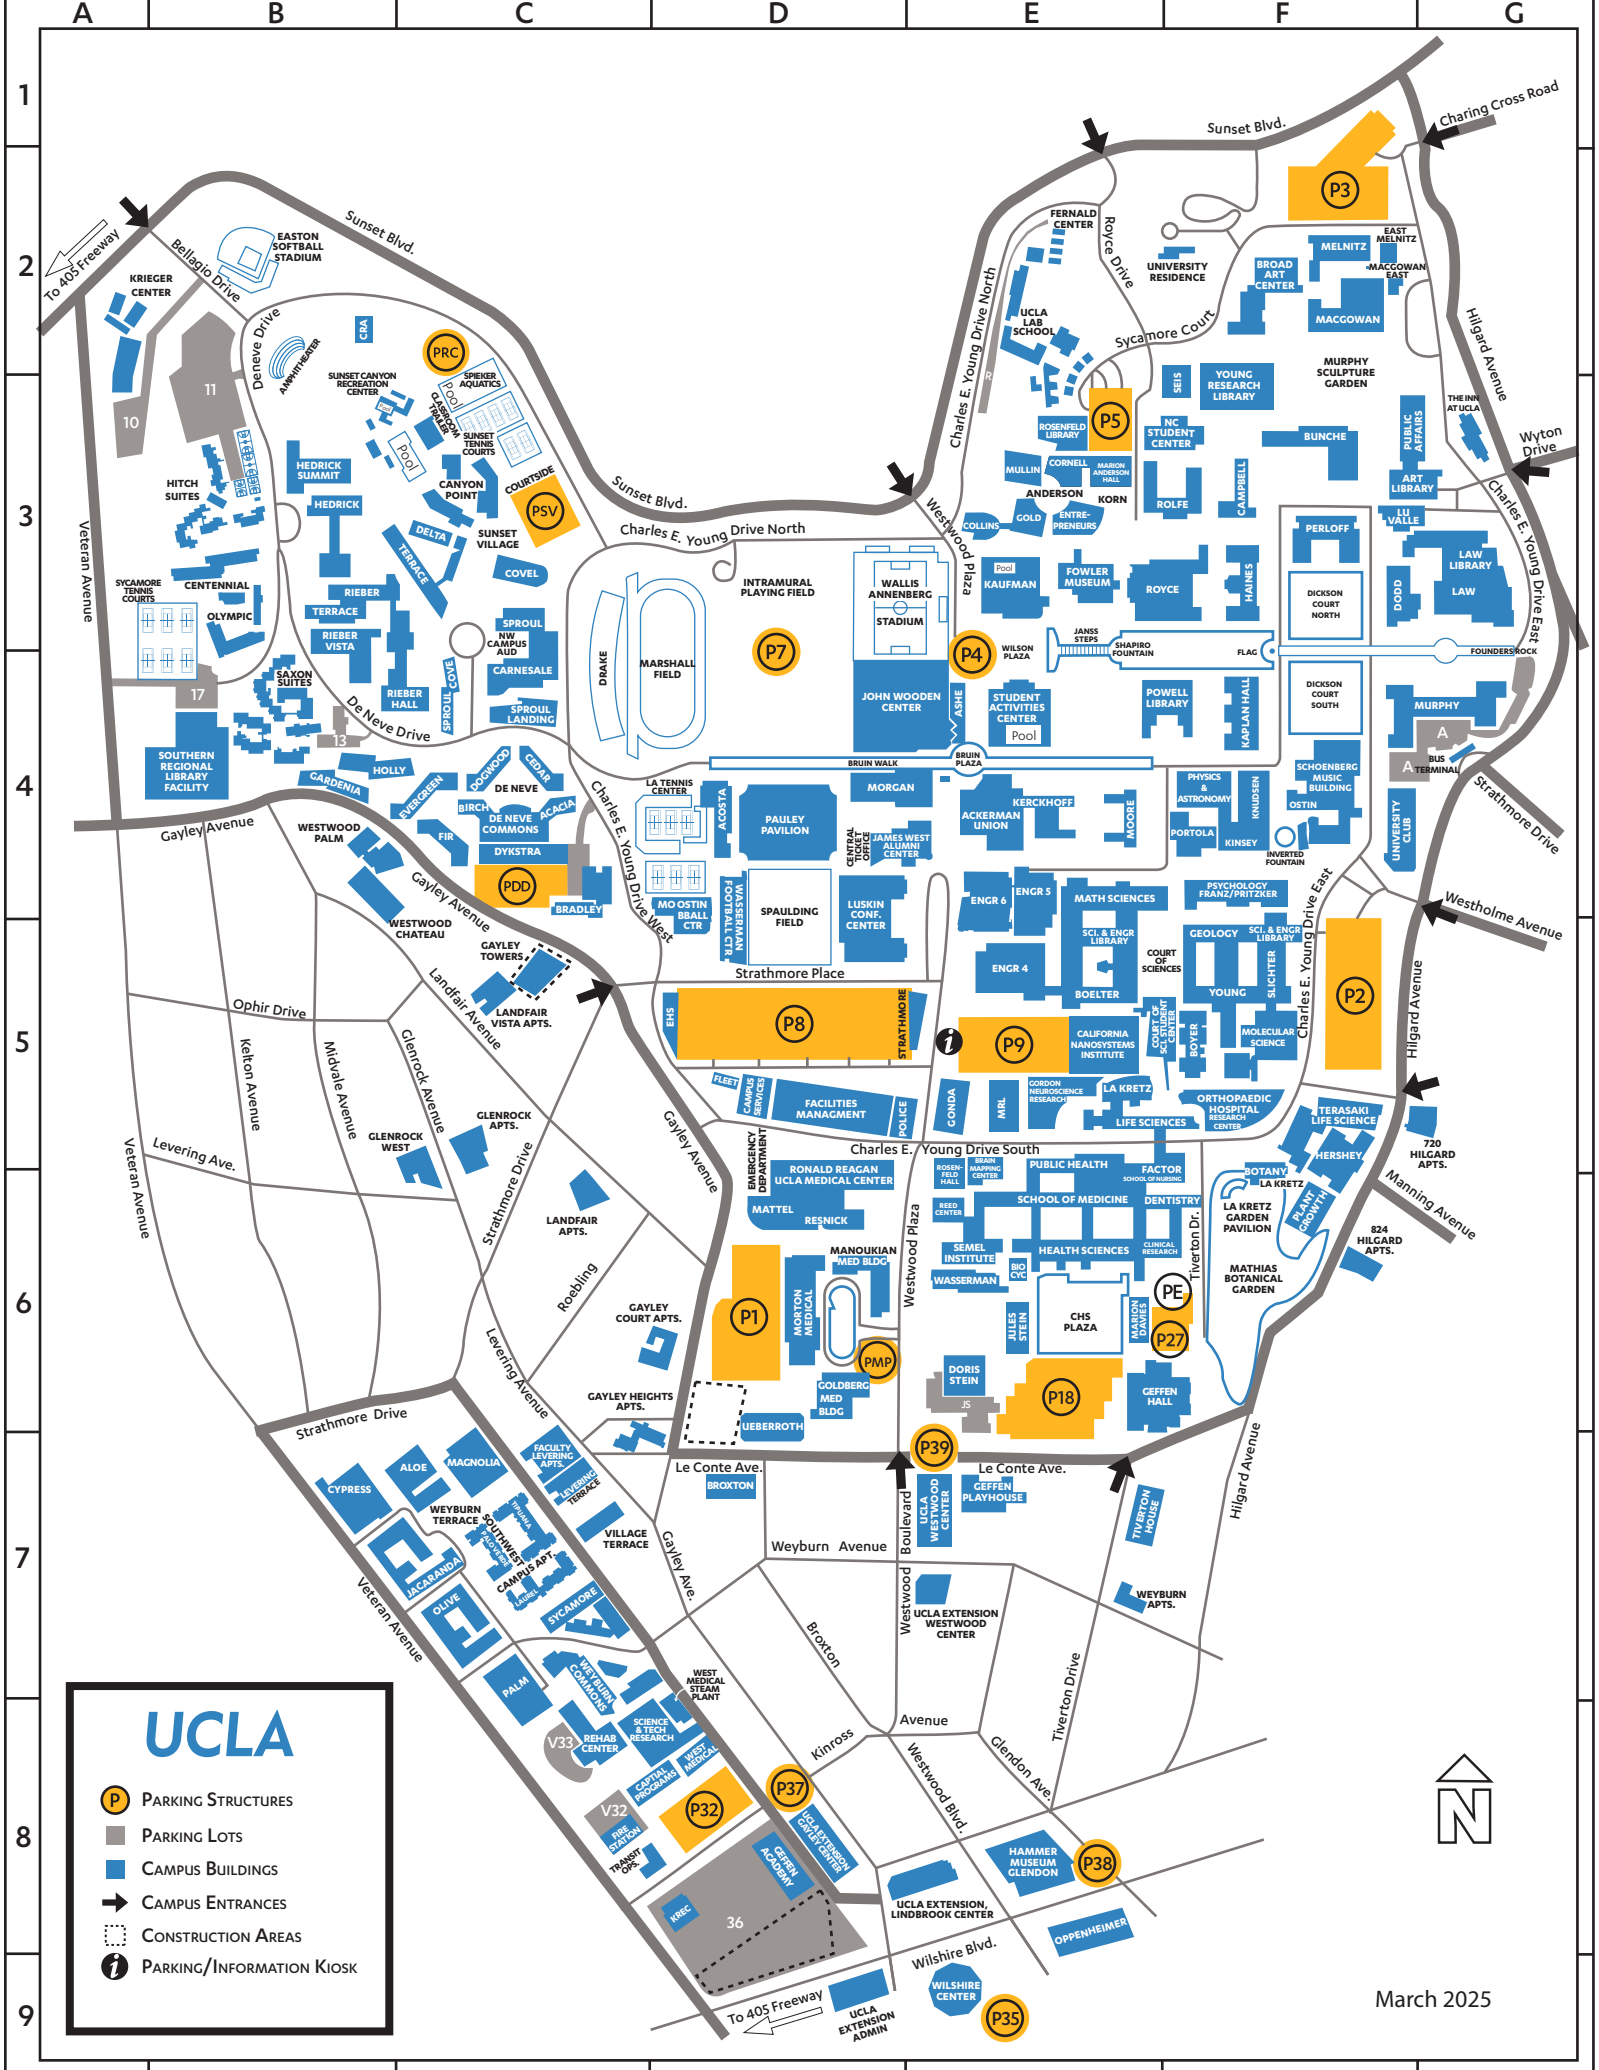

UCLA

- P PARKING STRUCTURES
- PARKING LOTS
- CAMPUS BUILDINGS
- ➔ CAMPUS ENTRANCES
- CONSTRUCTION AREAS
- i PARKING/INFORMATION KIOSK

March 2025